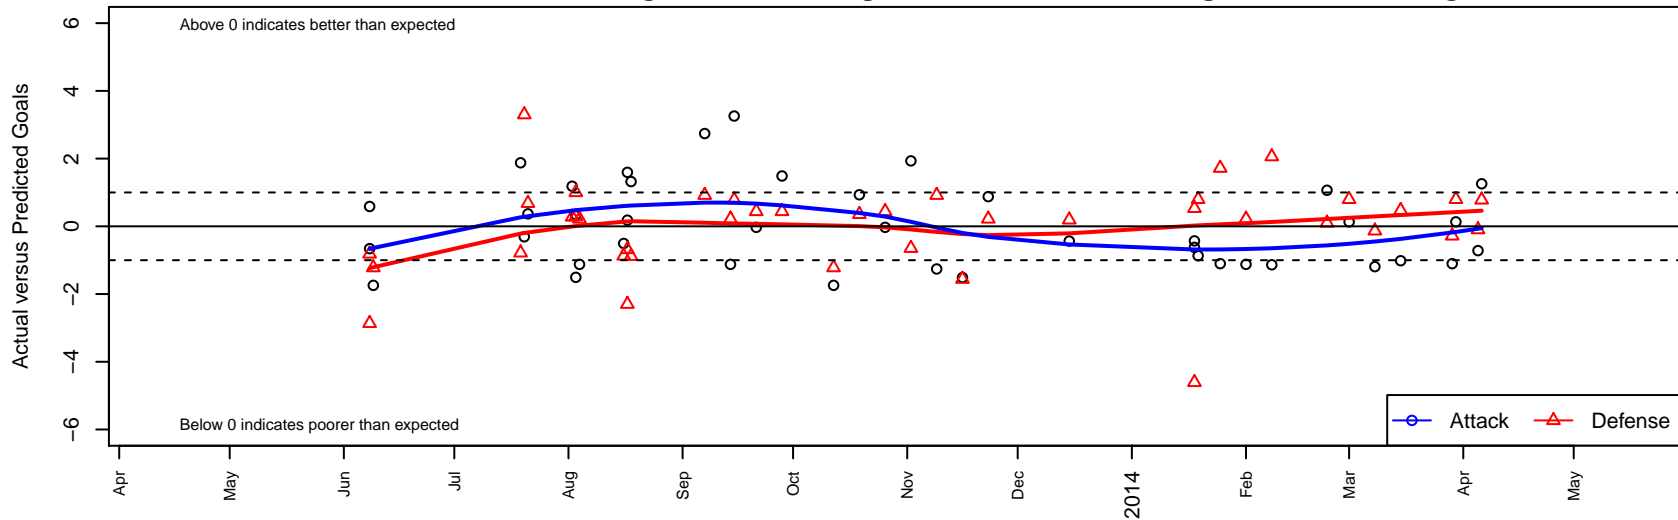

RCL B99 Div 5

RCL B99 7v2

PacNW Winter Classic Premier U14

Spr RCL B99 Div 4

Challenge Cup B99 Division 2 - Challenge 2

Crossfire Premier D B99
Dots are actual minus expected GF (blue circles) and GA (red triangles).
Blue line is smoothed change in attack strength. Red is smoothed change in defense strength.